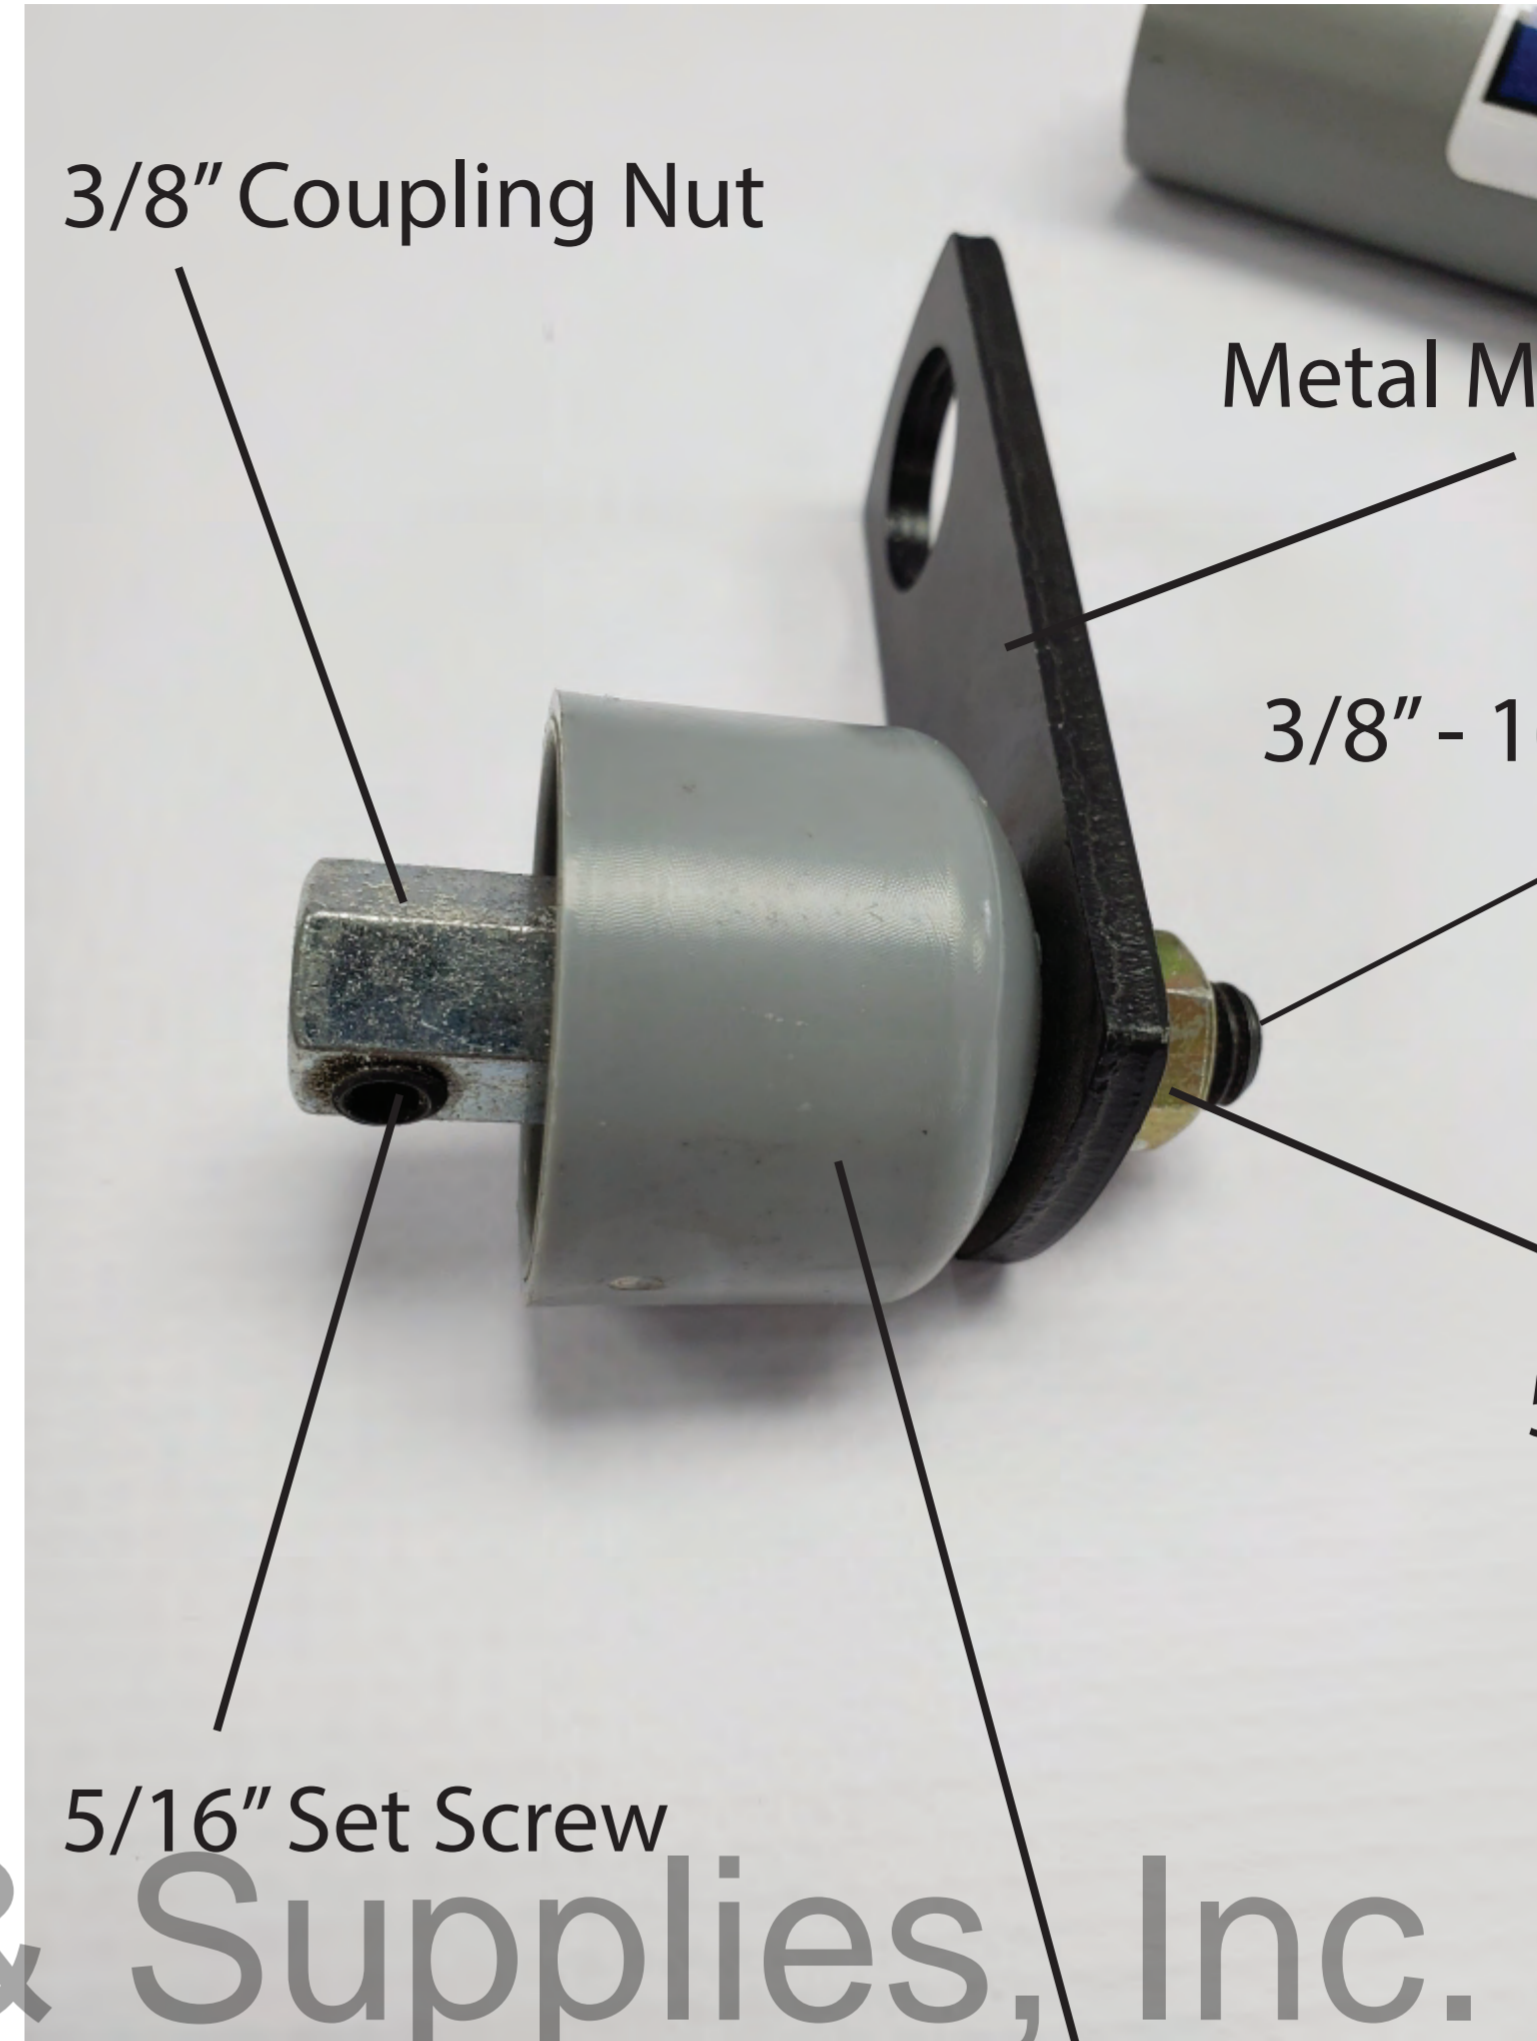

1" Electrical Conduit

3/8" Coupling Nut

Metal Mounting Bracket

3/8" - 16 x 1-1/4" Set Screw

5/16" Gold Nut

5/16" Set Screw

1" Electrical End Cap

Locators & Supplies, Inc.

****PLEASE NOTE: Any *Full Color Image* printed on *Non-White* material will be a variation of the original color.****

SCREEN #: -----	FLAG SIZE: -----	SALES ORDER #: -----			
CUSTOMER:		ACCOUNT REP: Justin	DRAWN BY: Aaron	DATE: 04/17/19	REVISION #: -
<p><small>*COMPUTER GENERATED COLORS IN THIS DRAWING MAY NOT EXACTLY MATCH THE FINISHED COLORS ©THIS DRAWING IS THE PROPERTY OF COUNTRY ENTERPRISES, INC.. ANY REPRODUCTION IS PROHIBITED</small></p>					